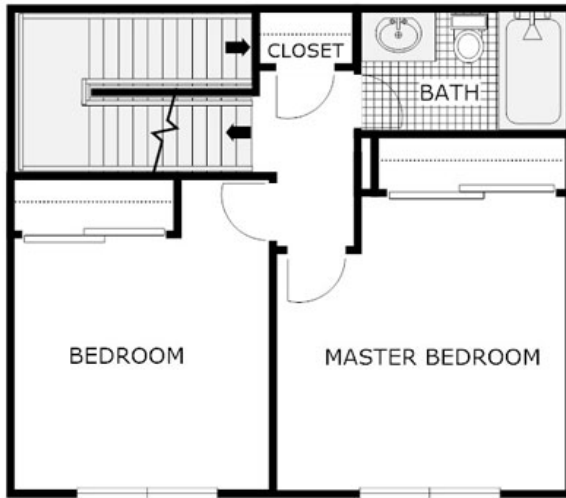

2 Bedroom 1.5 Bath Apartment

960 Sq. Ft.

RENT

DEPOSIT

DATE AVAILABLE

NOTES

Citysidetownhomesmn.com

relax, enjoy, live!