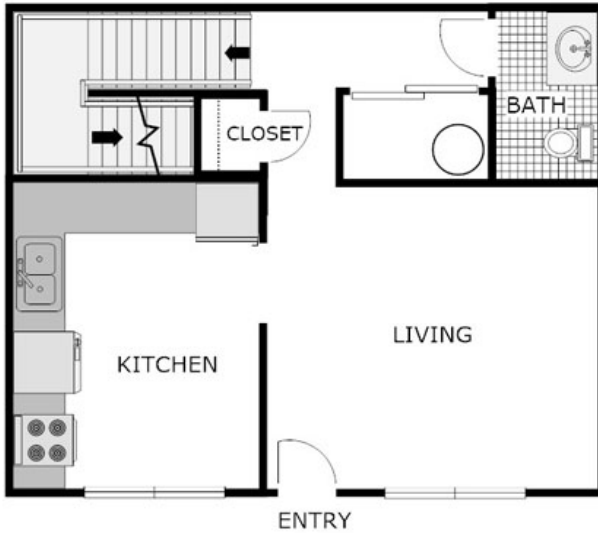

2 Bedroom 1.5 Bath Apartment

960 Sq. Ft.

RENT

DEPOSIT

DATE AVAILABLE

NOTES

Citysidetownhomesmn.com

relax, enjoy, live!